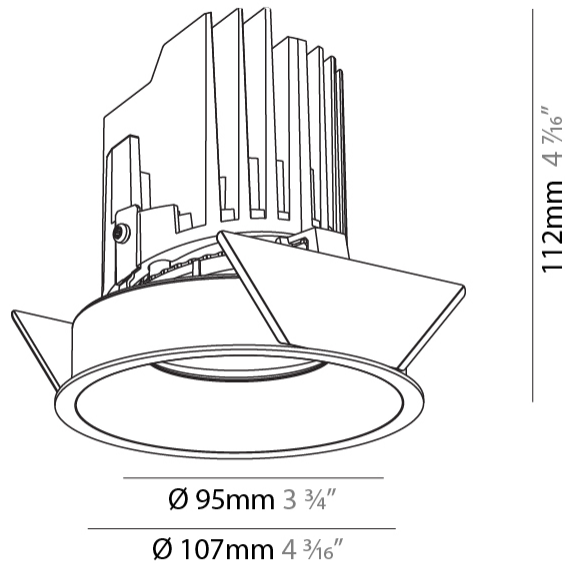

PHYSICAL

Shape: Round
Diameter (mm): 107
Diameter (in): 4 3/16
Height (mm): 112
Height (in): 4 7/16
Ceiling Thickness (mm): 10 / 12.5 / 15
Ceiling Thickness (in): 3/8 or 1/2 or 9/16
Min. Recessing Depth (mm): 130
Min. Recessing Depth (in): 5 1/8
Light Distribution: Adjustable / Downlight
Weight (kg): 0.485
Weight (lbs): 1.07
Fixture Finish: SSR / BKV / CWI / CRY / HAB / UFT / ITA / RUA / FTG / MYG / LOD / PUS / FRO / FUP / KIA / POP / BLS / SPG / MEY / GOH / GUM / CHC / COM / ABZ / JAG / OBR / MOS / ROR
Fixture Material: Aluminum Die Cast
Cut-out Measurements: 98mm / 3 7/8"

ELECTRICAL

Lamp Type: LED (Zhaga Standard)
Input Wattage (W): 15.5
Total Output Wattage (W): 13
Dimming: Tri-Mode (Non-Dimming and Phase Dimming (120Vac only) and 0-10V Dimming)
Driver Included: No
Driver Location: Recessed Housing
Driver Type: Constant Current - Universal
Driver Class: Class 2
Housing: See components
Input Voltage (V): 120 - 277
Constant Current (MA): 500

LED

Number of LEDs: 1
Color Temperature (°K): 2700 / 3000 / 3500 / 4000
Max. Delivered Lumen (lm): 940 / 980 / 1029 / 1050
Nominal Lumen (lm): 1386 / 1438 / 1511 / 1542
CRI: >90 CRI
Lamp Life (hrs): 50000

OPTICAL

Reflector: 20 / 40 / 60
Adjustability: Rotational 355°, Tilt 10°

RATINGS AND CERTIFICATIONS

Certified By: Certified for North American Standards
IP rating: IP20