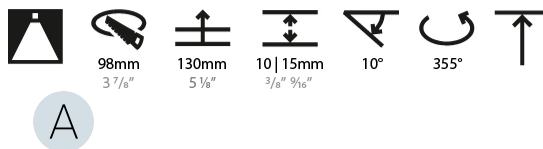

PHYSICAL

Shape: Round
Diameter (mm): 107
Diameter (in): 4 3/16
Height (mm): 112
Height (in): 4 7/16
Ceiling Thickness (mm): 10 / 12.5 / 15
Ceiling Thickness (in): 3/8 or 1/2 or 9/16
Min. Recessing Depth (mm): 130
Min. Recessing Depth (in): 5 1/8
Light Distribution: Adjustable / Downlight
Weight (kg): 0.485
Weight (lbs): 1.07
Fixture Finish: SSR / BKV / CWI / CRY / HAB / UFT / ITA / RUA / FTG / MYG / LOD / PUS / FRO / FUP / KIA / POP / BLS / SPG / MEY / GOH / GUM / CHC / COM / ABZ / JAG / OBR / MOS / ROR
Fixture Material: Aluminum Die Cast
Cut-out Measurements: 98mm / 3 7/8"

ELECTRICAL

Lamp Type: LED (Zhaga Standard)
Input Wattage (W): 15.5
Total Output Wattage (W): 13
Dimming: Tri-Mode (Non-Dimming and Phase Dimming (120Vac only) and 0-10V Dimming)
Driver Included: No
Driver Location: Recessed Housing
Driver Type: Constant Current - Universal
Driver Class: Class 2
Housing: See components
Input Voltage (V): 120 - 277
Constant Current (MA): 500

LED

Number of LEDs: 1
Color Temperature (°K): 2700 / 3000 / 3500 / 4000
Max. Delivered Lumen (lm): 940 / 980 / 1029 / 1050
Nominal Lumen (lm): 1386 / 1438 / 1511 / 1542
CRI: >90 CRI
Lamp Life (hrs): 50000

OPTICAL

Reflector: 20 / 40 / 60
Adjustability: Rotational 355°, Tilt 10°

RATINGS AND CERTIFICATIONS

Certified By: Certified for North American Standards
IP rating: IP20